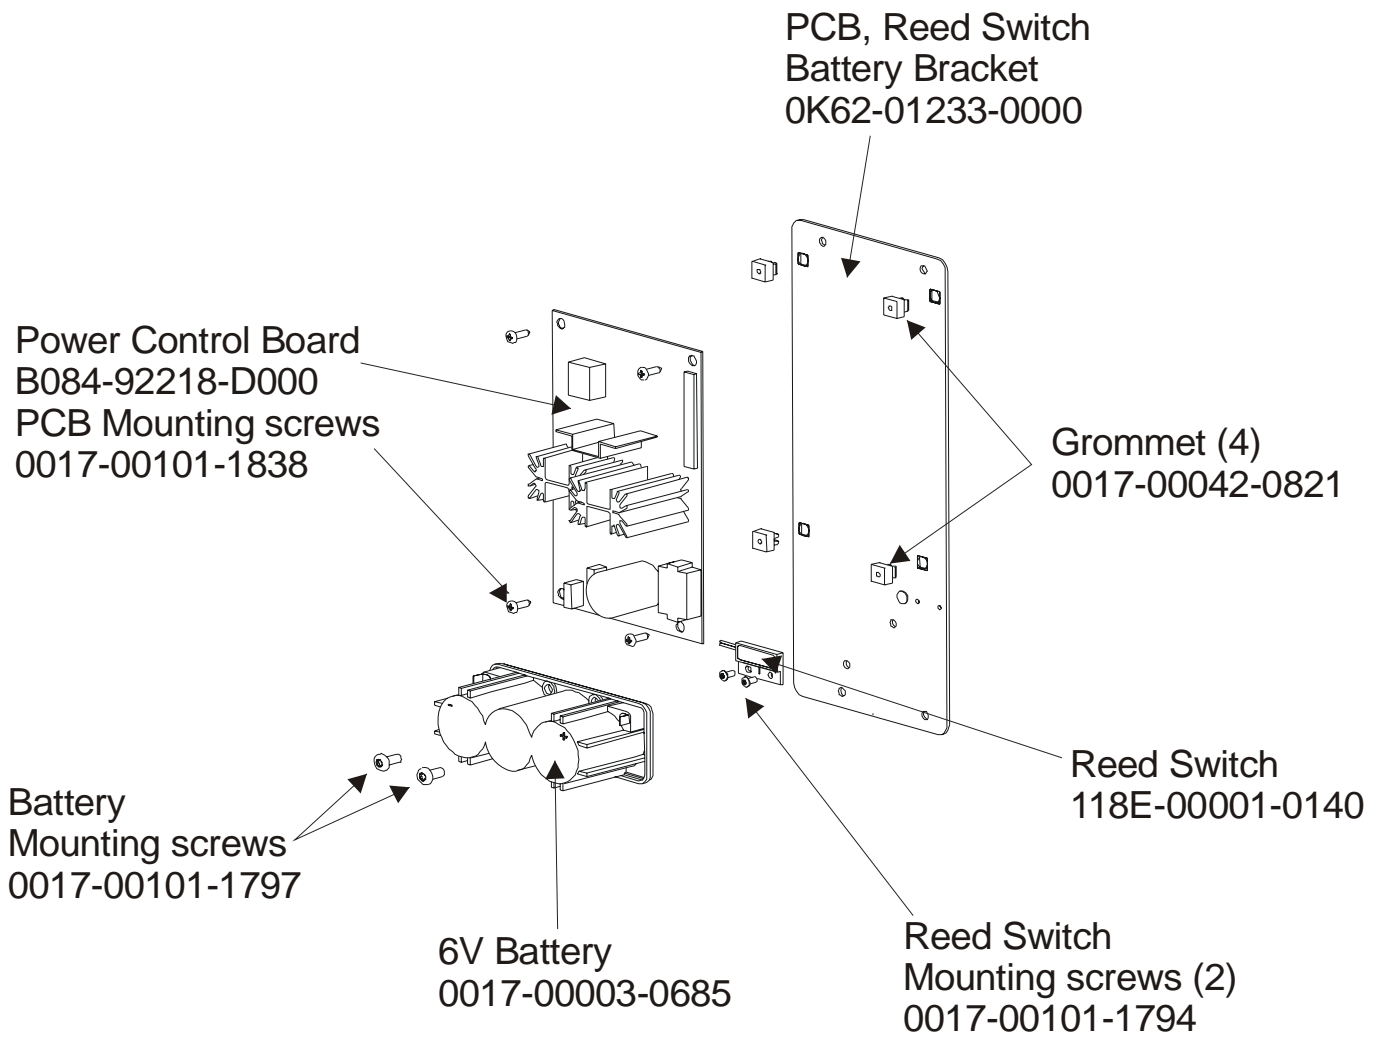

ARCTIC SILVER QUIET DRIVE 95XW
PCB, Battery, Reed Switch & Bracket

95XW-0XXX-03
S/N AXF100000 and up